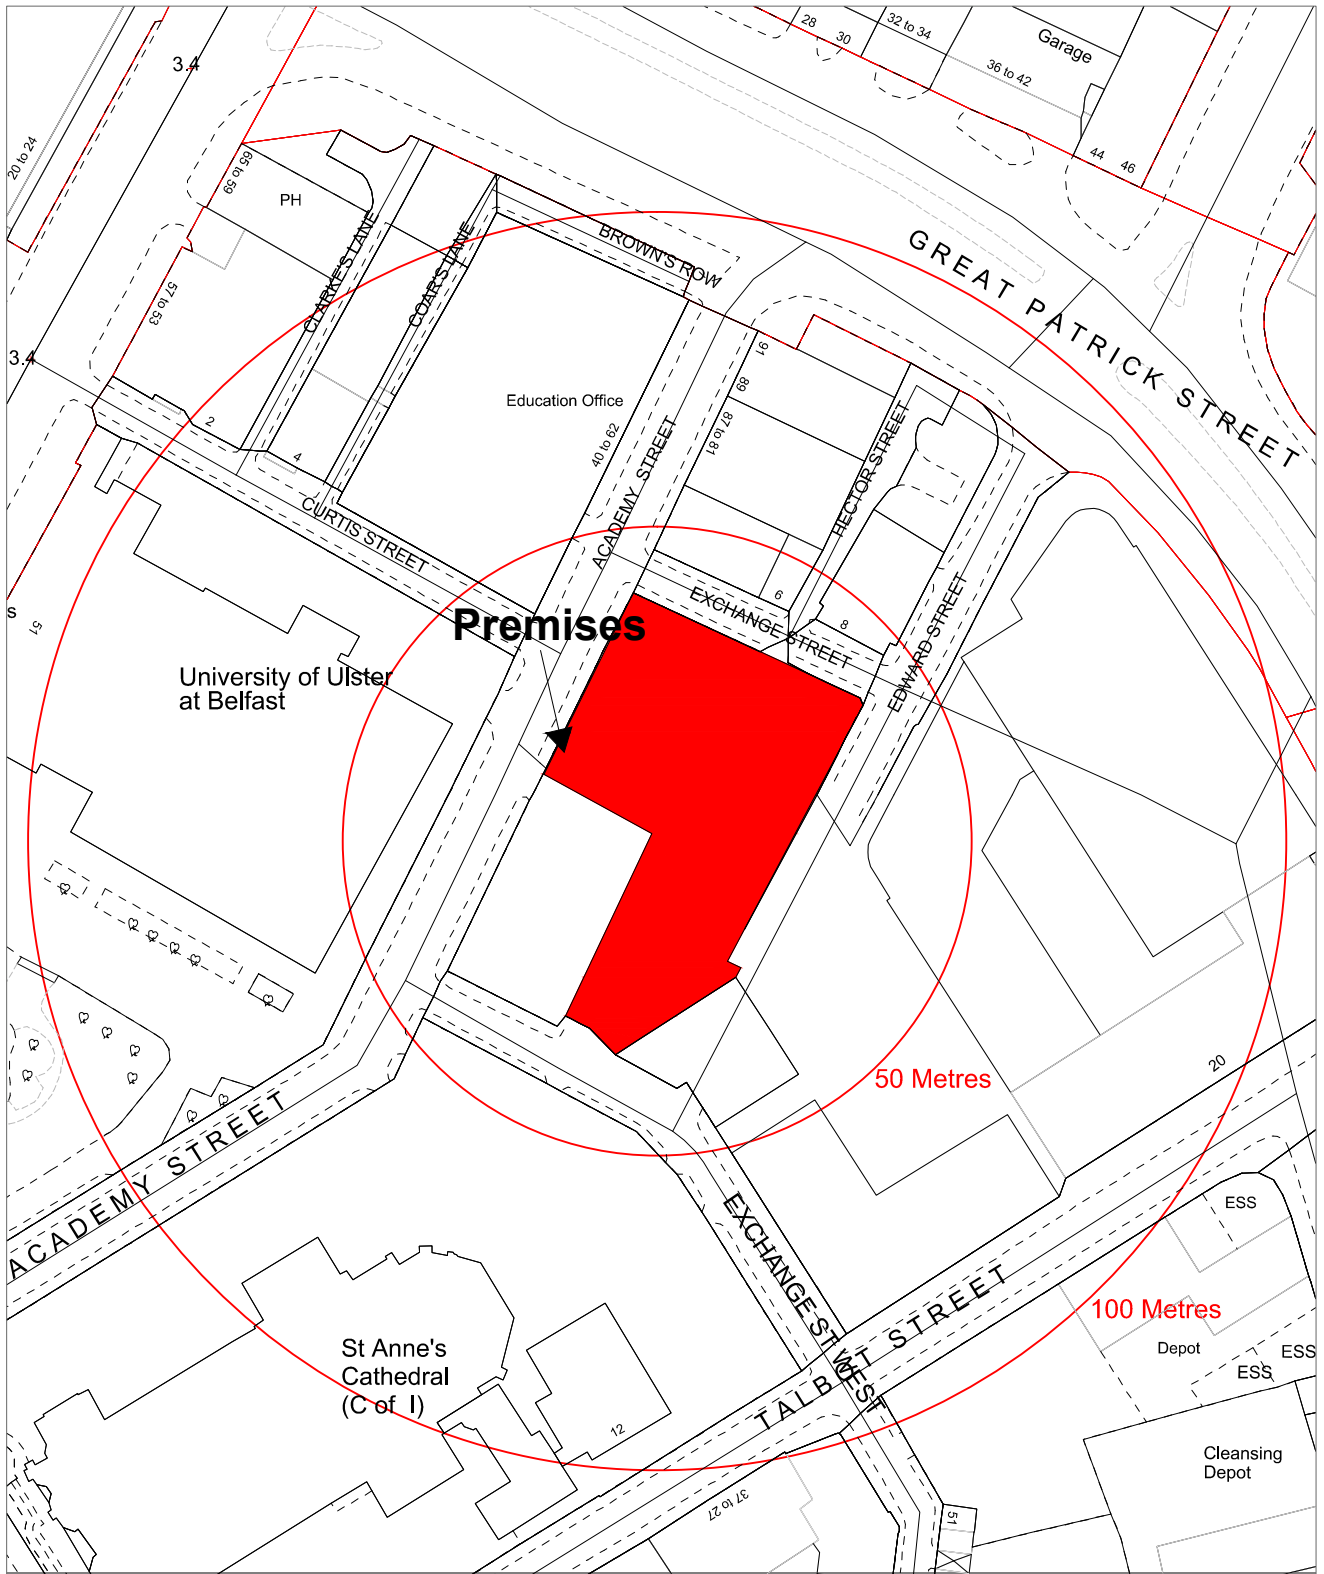

Building Control Service

Appendix 2

DRAWN BY MT
DATE 08/03/2016

Metropolitan Arts Centre
10 Exchange Street West

SCALE 1:1250